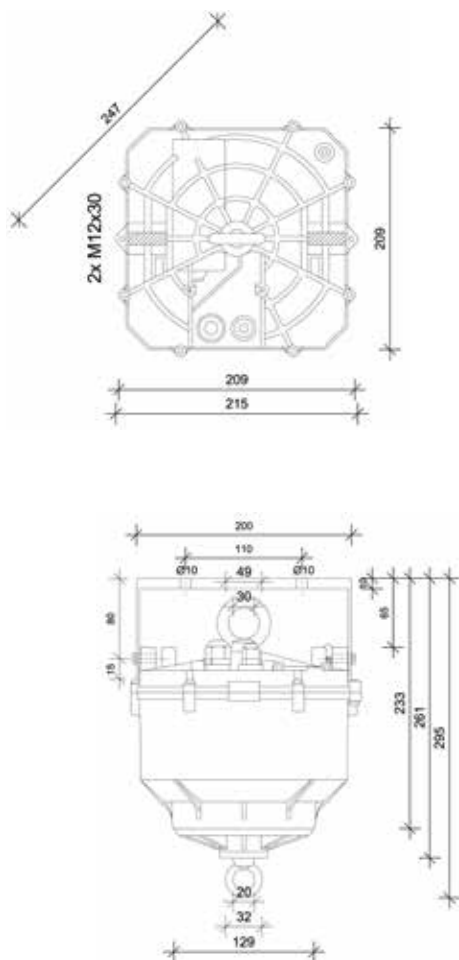

Heavy Duty Type Standard

Heavy duty lifts range from 20kg to 50kg with mounting heights ranging from 10m to 15m offering wider flexibility.

Dimensions:
PSI-20, PSI-30, PDI-35,
PDI-50, PDI-35 M, PDI-50 M

Heavy Duty Type	PSI-20	PSI-30	PDI-35	PDI-50
Lifting capacity	7-20 kg	12-30 kg	15-35 kg	15-50 kg
Lowering distance	20 m	15 m	10 m	
Suspension cable	single		dual	
Motor supply and lighting circuit	common		common	
Power supply motor	230V AC/50Hz; 120W			
Lighting circuit	16A, 230V AC		16A, 230V AC	
Auxiliary contacts / capacity	-		-	
Protection category / class	IP 54/I		IP 54/I	
Temperature range	-15 °C to + 60 °C		-15 °C to + 60 °C	
Net weight / with packaging	8,7/9,9 kg		8,7/9,9 kg	9,5/10,7 kg